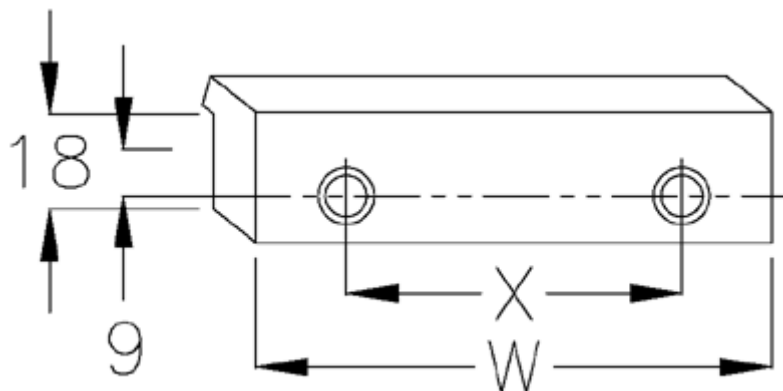

Article number: 05979642

Description: Hepco mounting angle long DFC4L

Measures

W = 100

X = 65